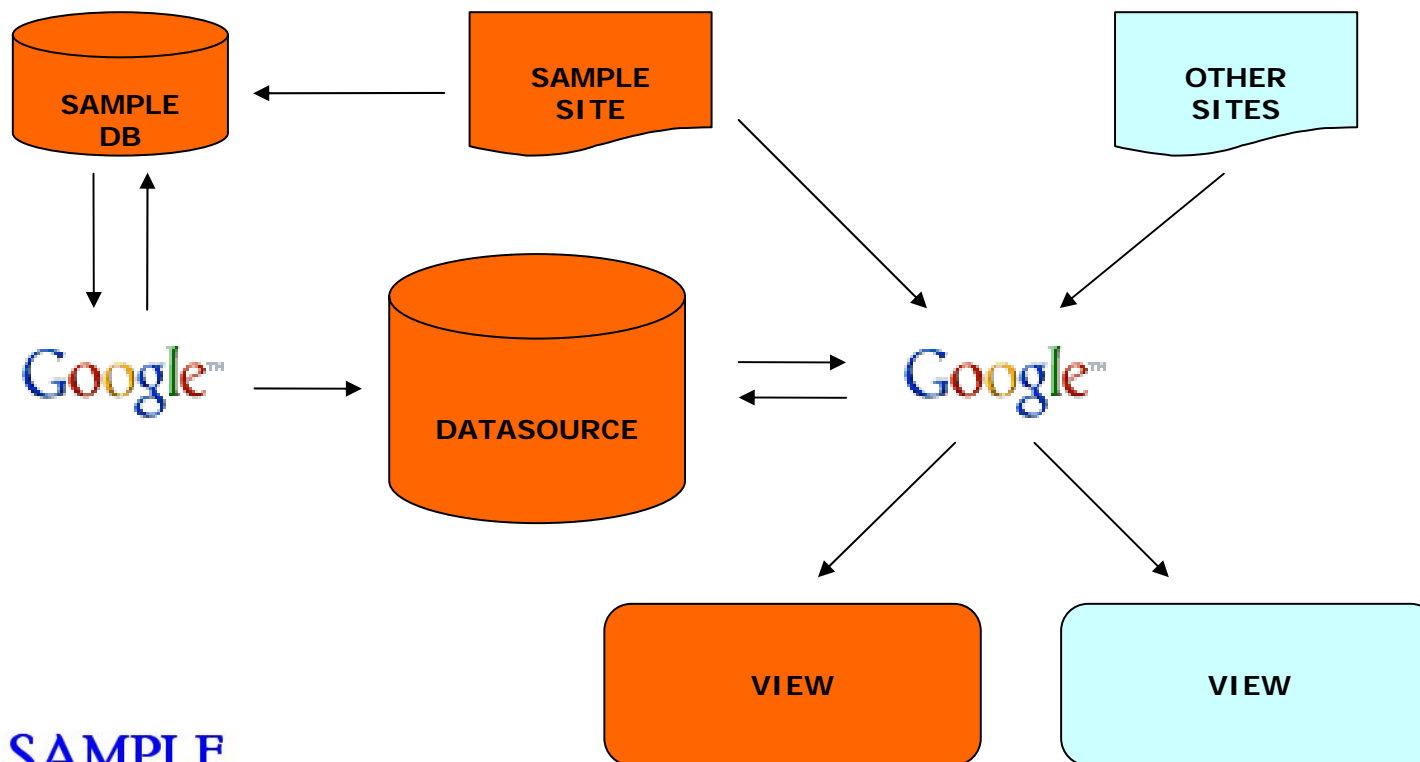

## Creating a public data source

- The portal implements a data source following google's Wire Protocol standards
- The recordset served by this data source is extracted at runtime from Sample Application's database

# Data Management and Reporting

Using Sample data source

- Google Visualization APIs allow embedding interactive charts, graphs, or other graphics on any web page
- Any website/application can send a request to our portal, feeding data for its own visualization or mashup
- Data sourced by can be manipulated in creative ways by worldwide users