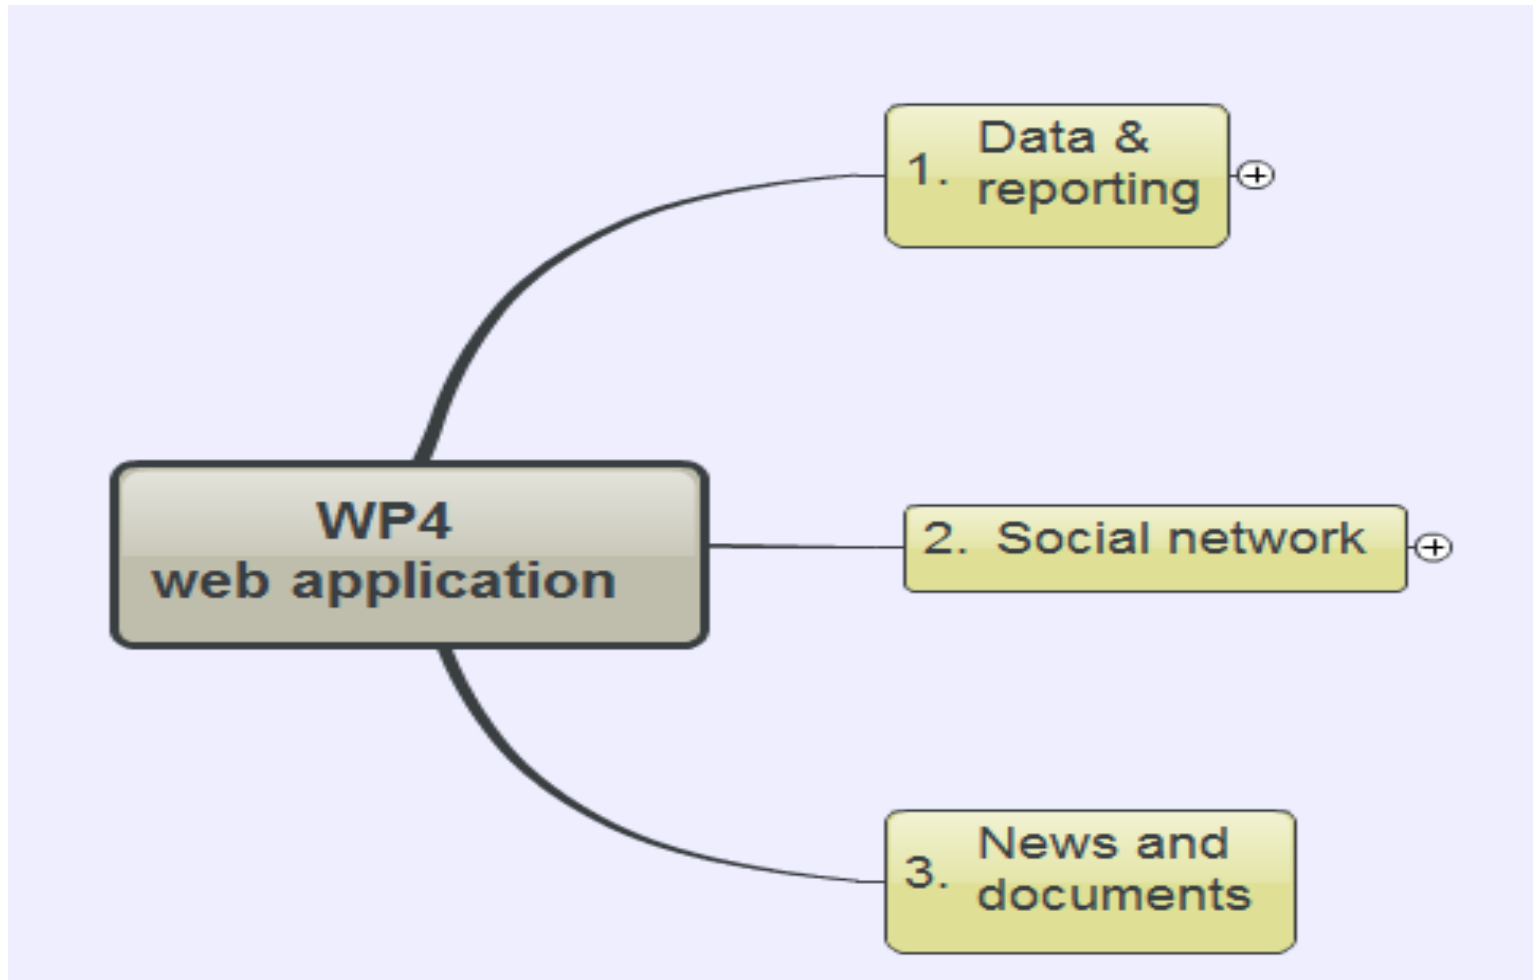

Application overview